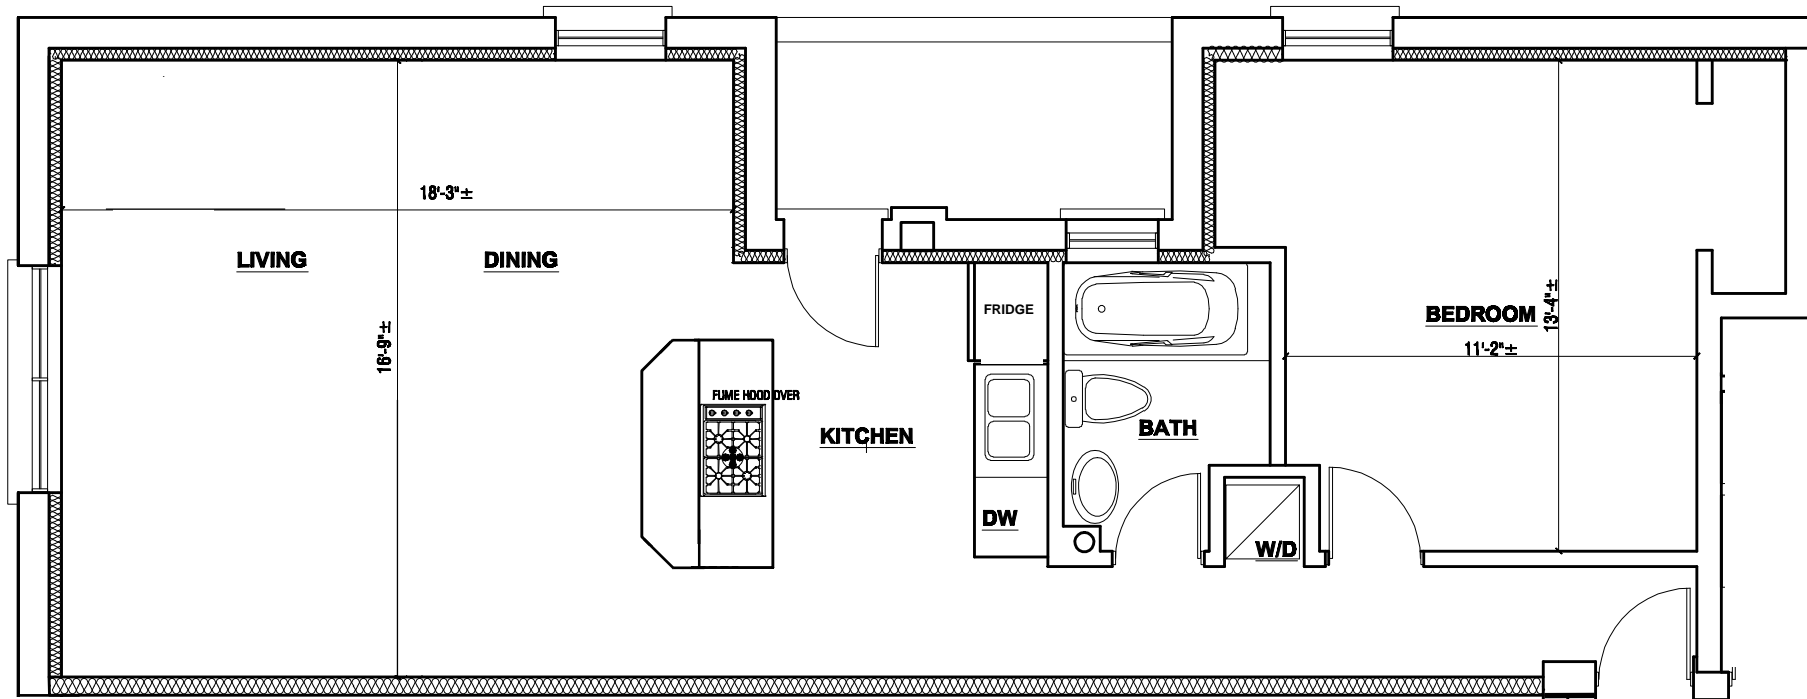

## PLAN - A

Materials, Specifications and Floor Plans are subject to change without notice.  
All renderings are Artist's conceptions. All floor plans are approximate dimensions.  
Actual usable floor space may vary from stated floor area. E. & O. E.

ONE BEDROOM - 620 Sq. Ft.

85 Beech Avenue.